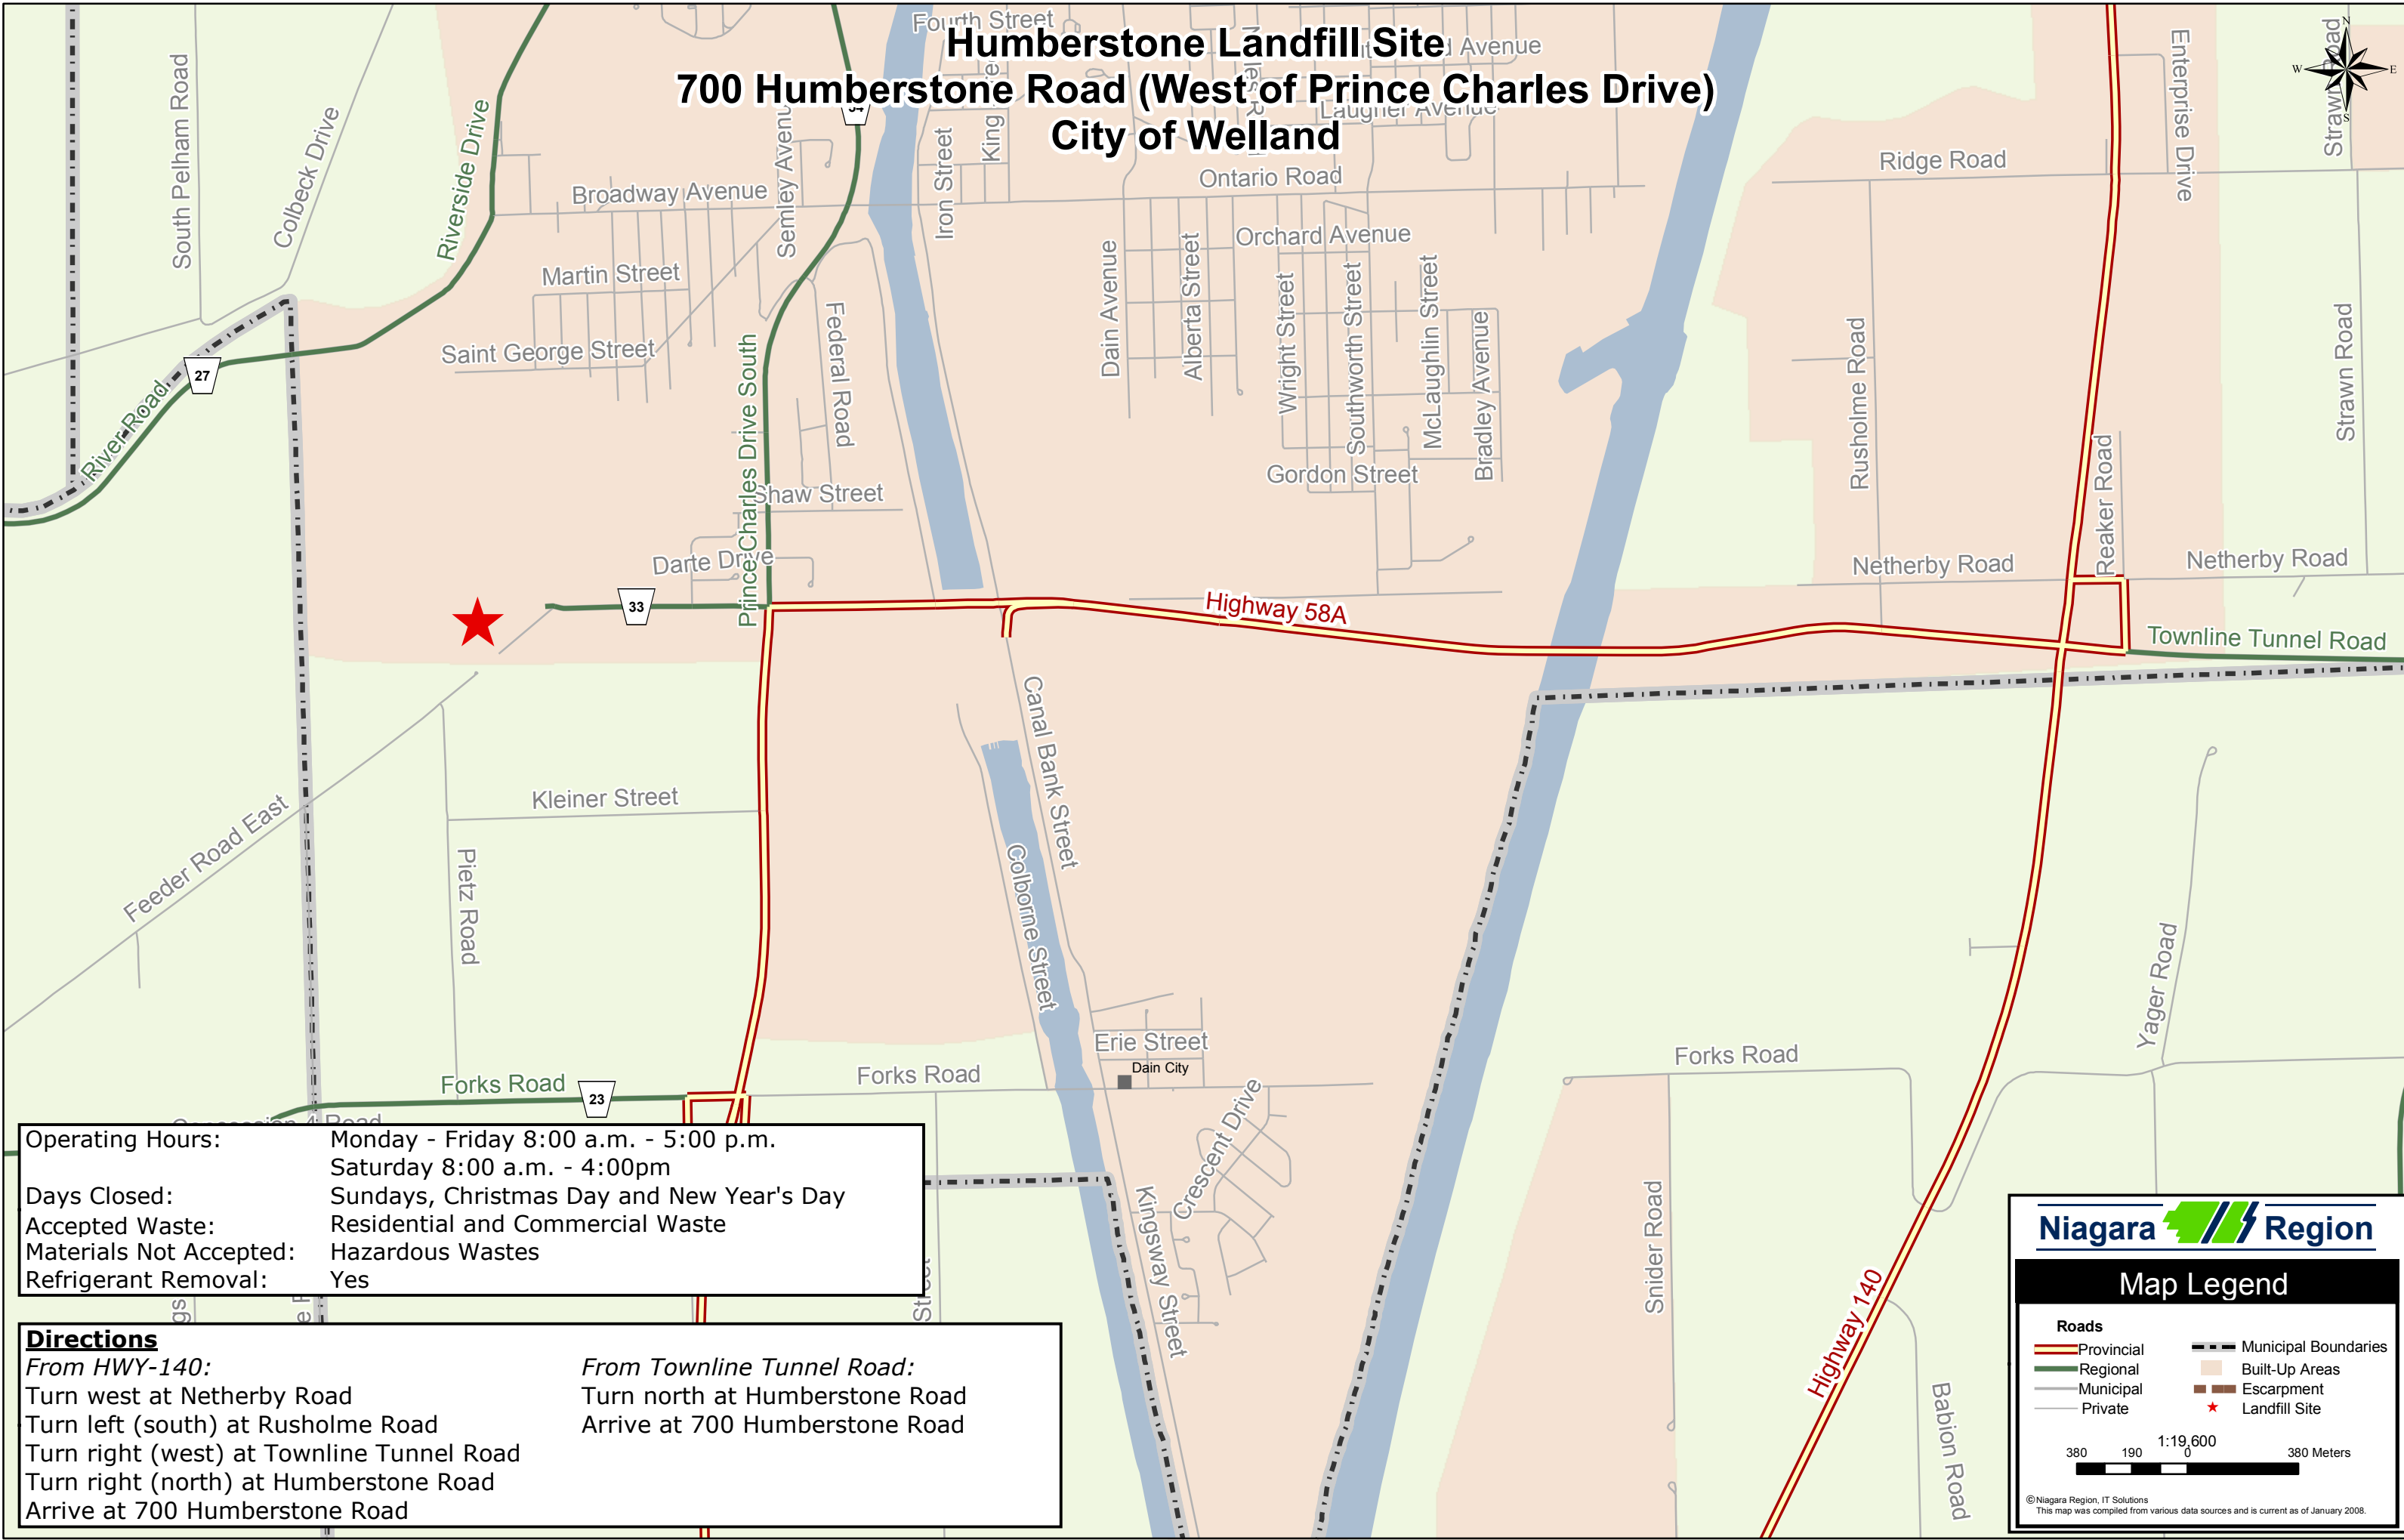

Humberstone Landfill Site

700 Humberstone Road (West of Prince Charles Drive)

City of Welland

Operating Hours: Monday - Friday 8:00 a.m. - 5:00 p.m.
 Saturday 8:00 a.m. - 4:00pm

Days Closed: Sundays, Christmas Day and New Year's Day

Accepted Waste: Residential and Commercial Waste

Materials Not Accepted: Hazardous Wastes

Refrigerant Removal: Yes

Directions

From HWY-140:
 Turn west at Netherby Road
 Turn left (south) at Rusholme Road
 Turn right (west) at Townline Tunnel Road
 Turn right (north) at Humberstone Road
 Arrive at 700 Humberstone Road

From Townline Tunnel Road:
 Turn north at Humberstone Road
 Arrive at 700 Humberstone Road

Niagara Region

Map Legend

| | |
|------------|----------------------|
| Provincial | Municipal Boundaries |
| Regional | Built-Up Areas |
| Municipal | Escarpment |
| Private | Landfill Site |

Scale: 1:19,600
 380 190 0 380 Meters

© Niagara Region, IT Solutions
 This map was compiled from various data sources and is current as of January 2008.